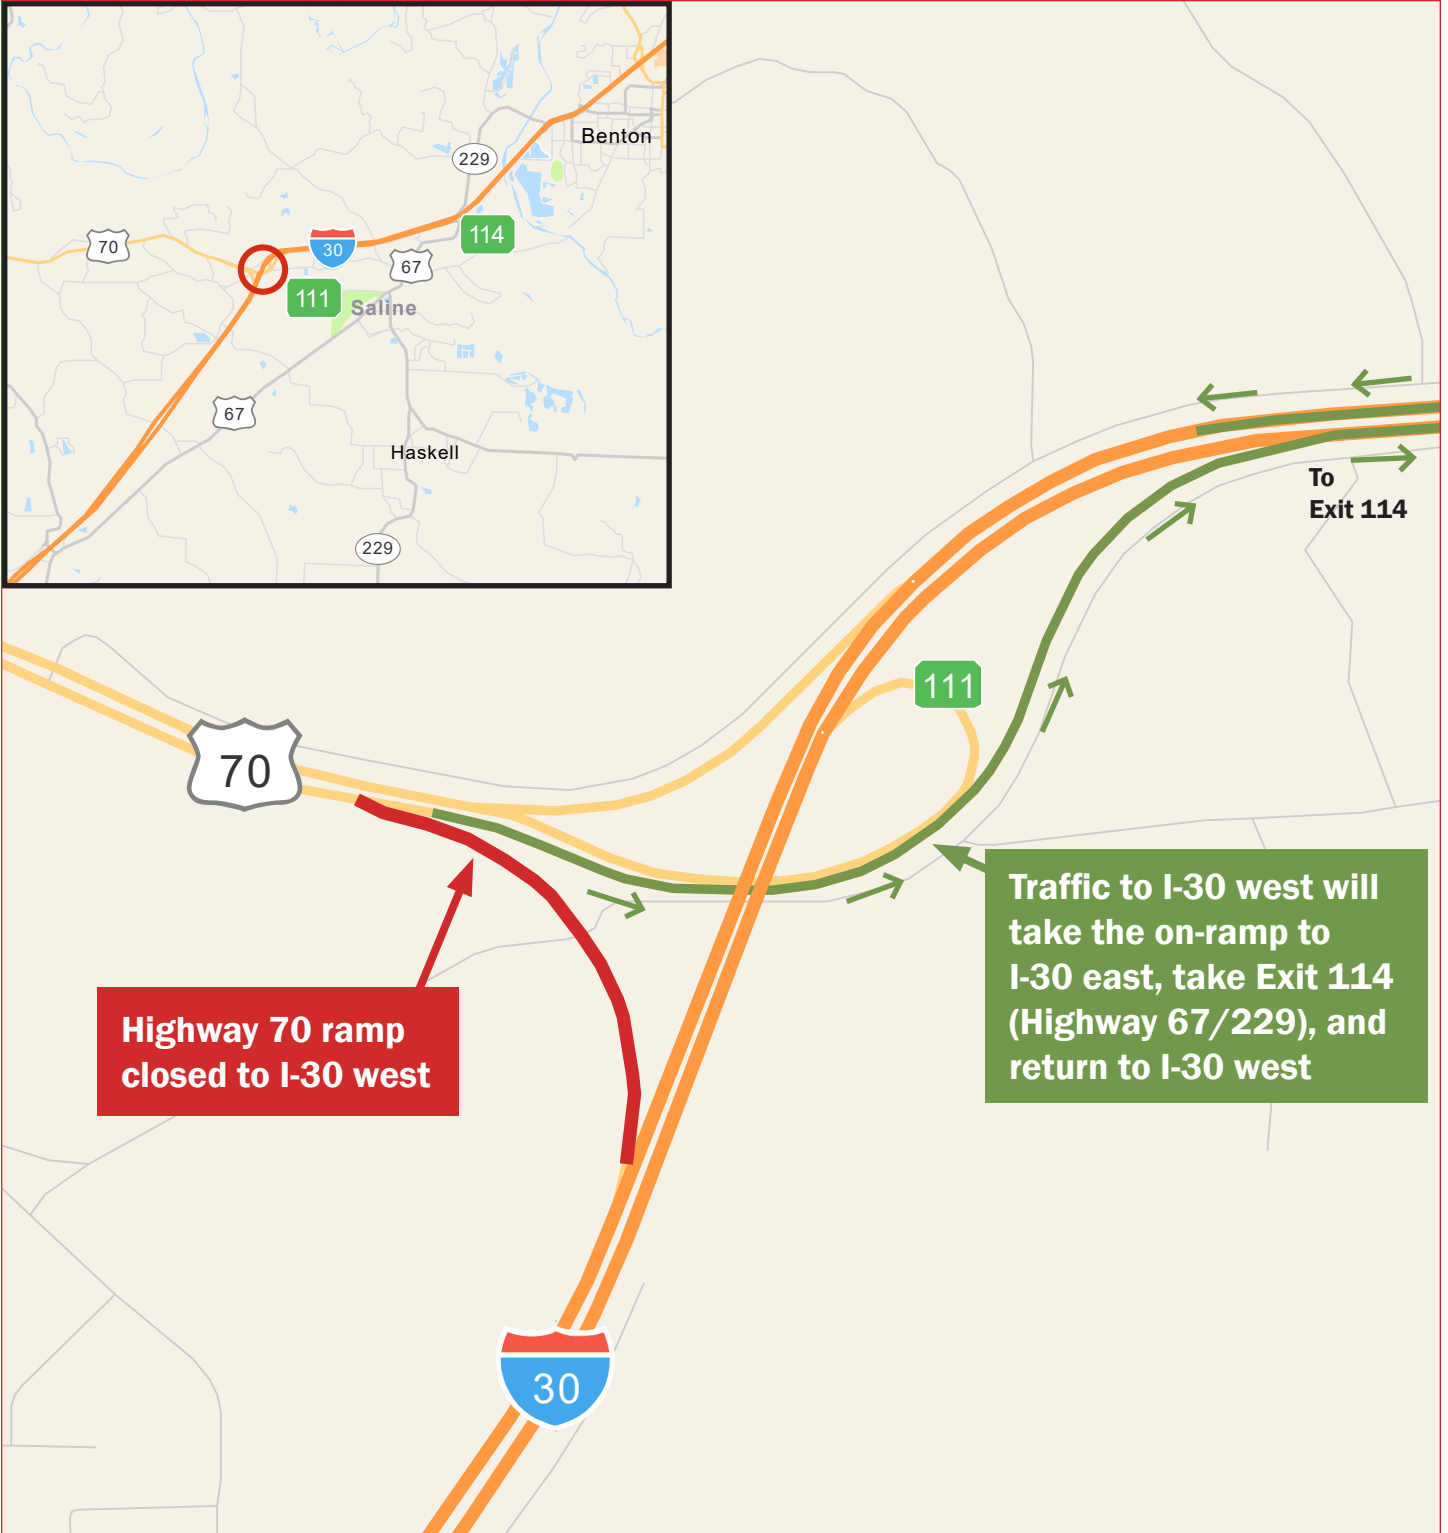

Ramp Closed at Hwy. 70/I-30W - Detour

Saline County, Arkansas

Highway 70 ramp closed to I-30 west

Traffic to I-30 west will take the on-ramp to I-30 east, take Exit 114 (Highway 67/229), and return to I-30 west

To Exit 114