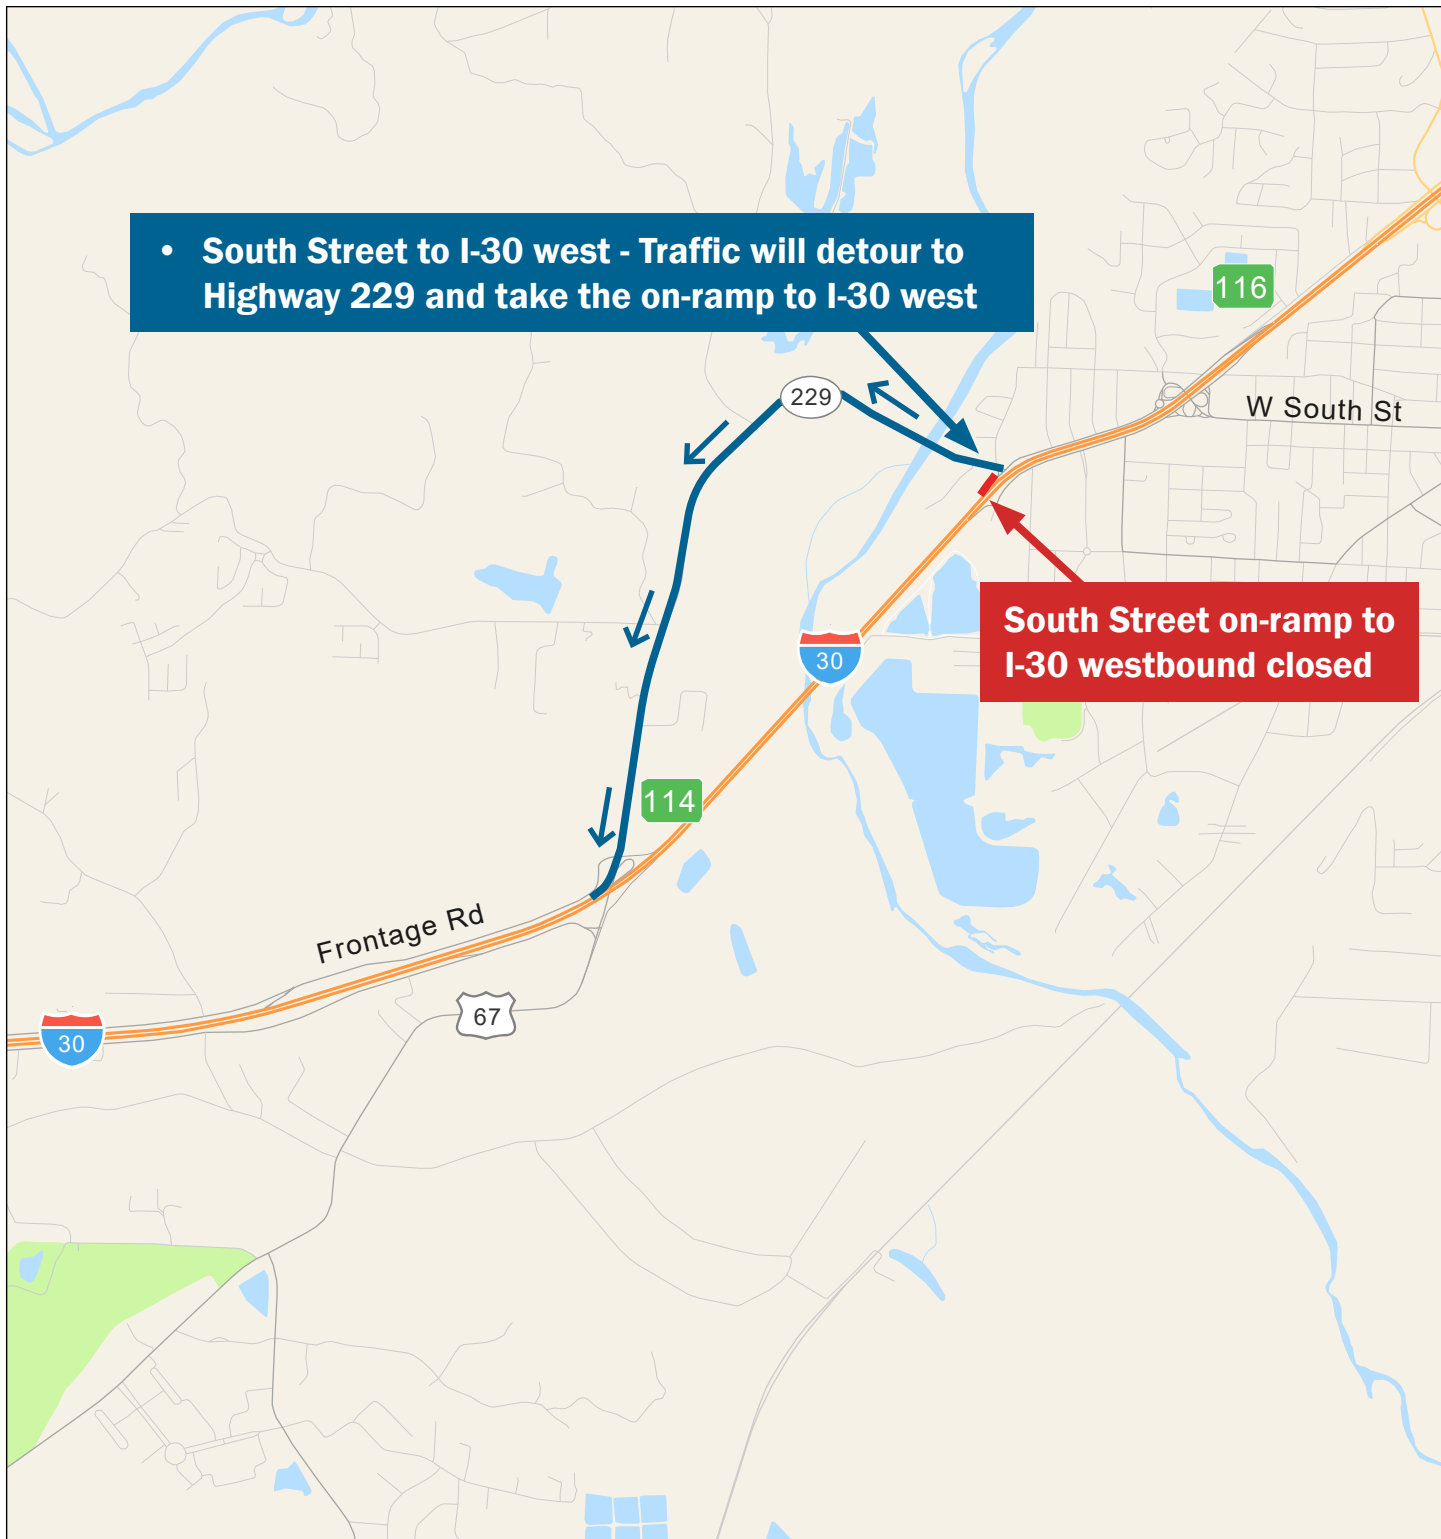

I-30 WB Ramp Closure and Detour

Saline County, Arkansas

- South Street to I-30 west - Traffic will detour to Highway 229 and take the on-ramp to I-30 west

South Street on-ramp to I-30 westbound closed