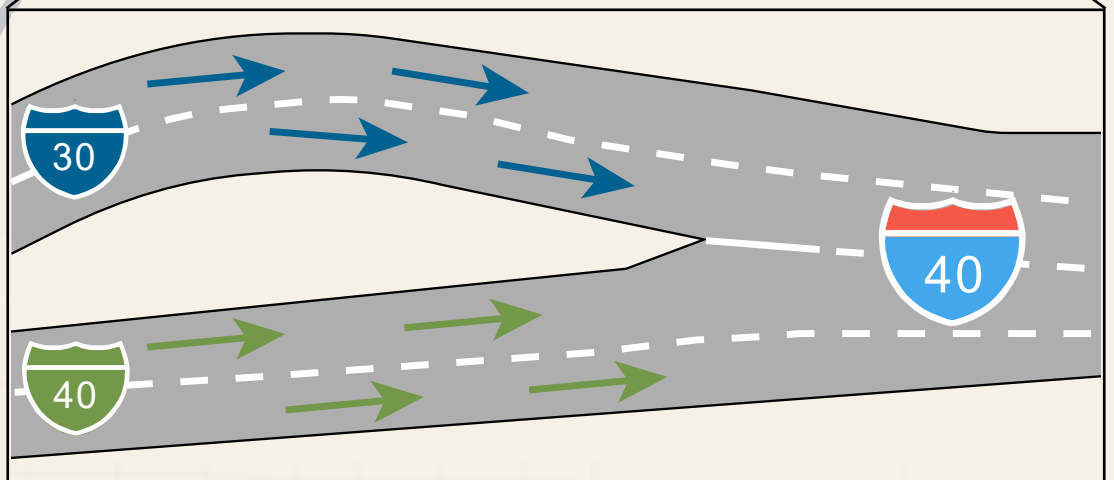

New I-30 EB Ramp Opens to I-40 EB

North Little Rock, Arkansas

 New I-30 EB Ramp

 I-40 EB

Existing I-30
EB ramp to
I-40 EB will
be closed
beginning on
October 20

**Beginning on the morning of October 21, I-30
EB traffic will now enter I-40 EB in the left
lanes toward the US 67-167/I-40 interchange**