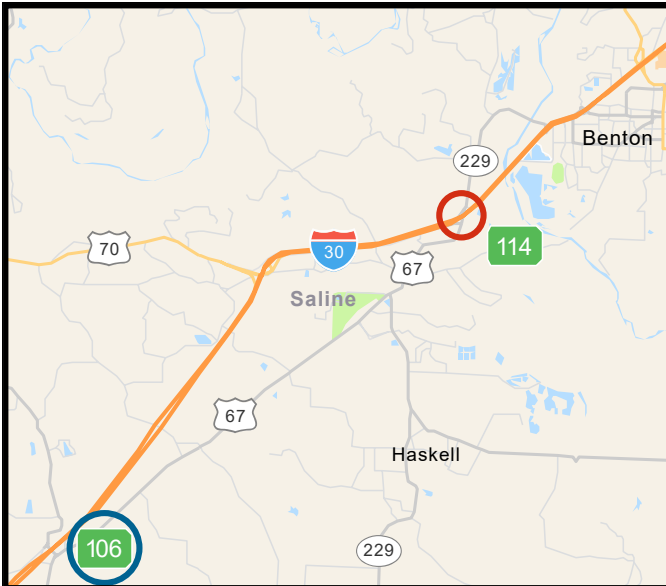

Hwy. 67 Ramp Closed to I-30 EB

Saline County, Arkansas

To access I-30 EB, take the frontage road to I-30 WB and take Exit 106 to return to I-30 EB

Hwy. 67 ramp closed to I-30 EB