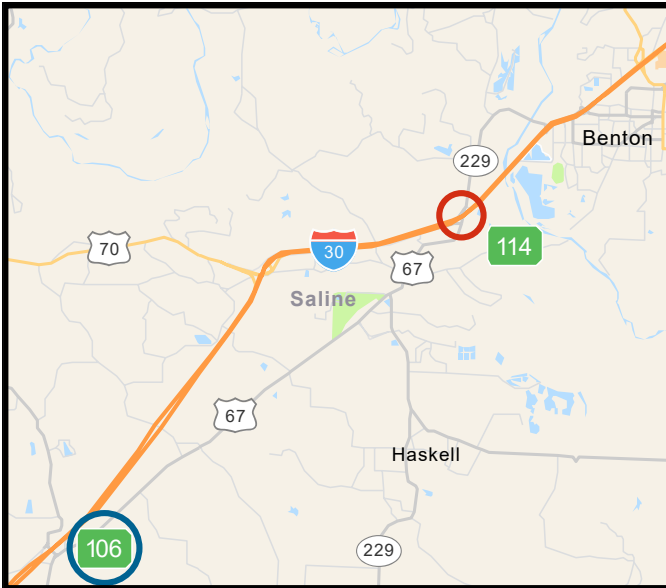

# Hwy. 67 Ramp Closed to I-30 EB

Saline County, Arkansas

To access I-30 EB, take the frontage road to I-30 WB and take Exit 106 to return to I-30 EB

Hwy. 67 ramp closed to I-30 EB