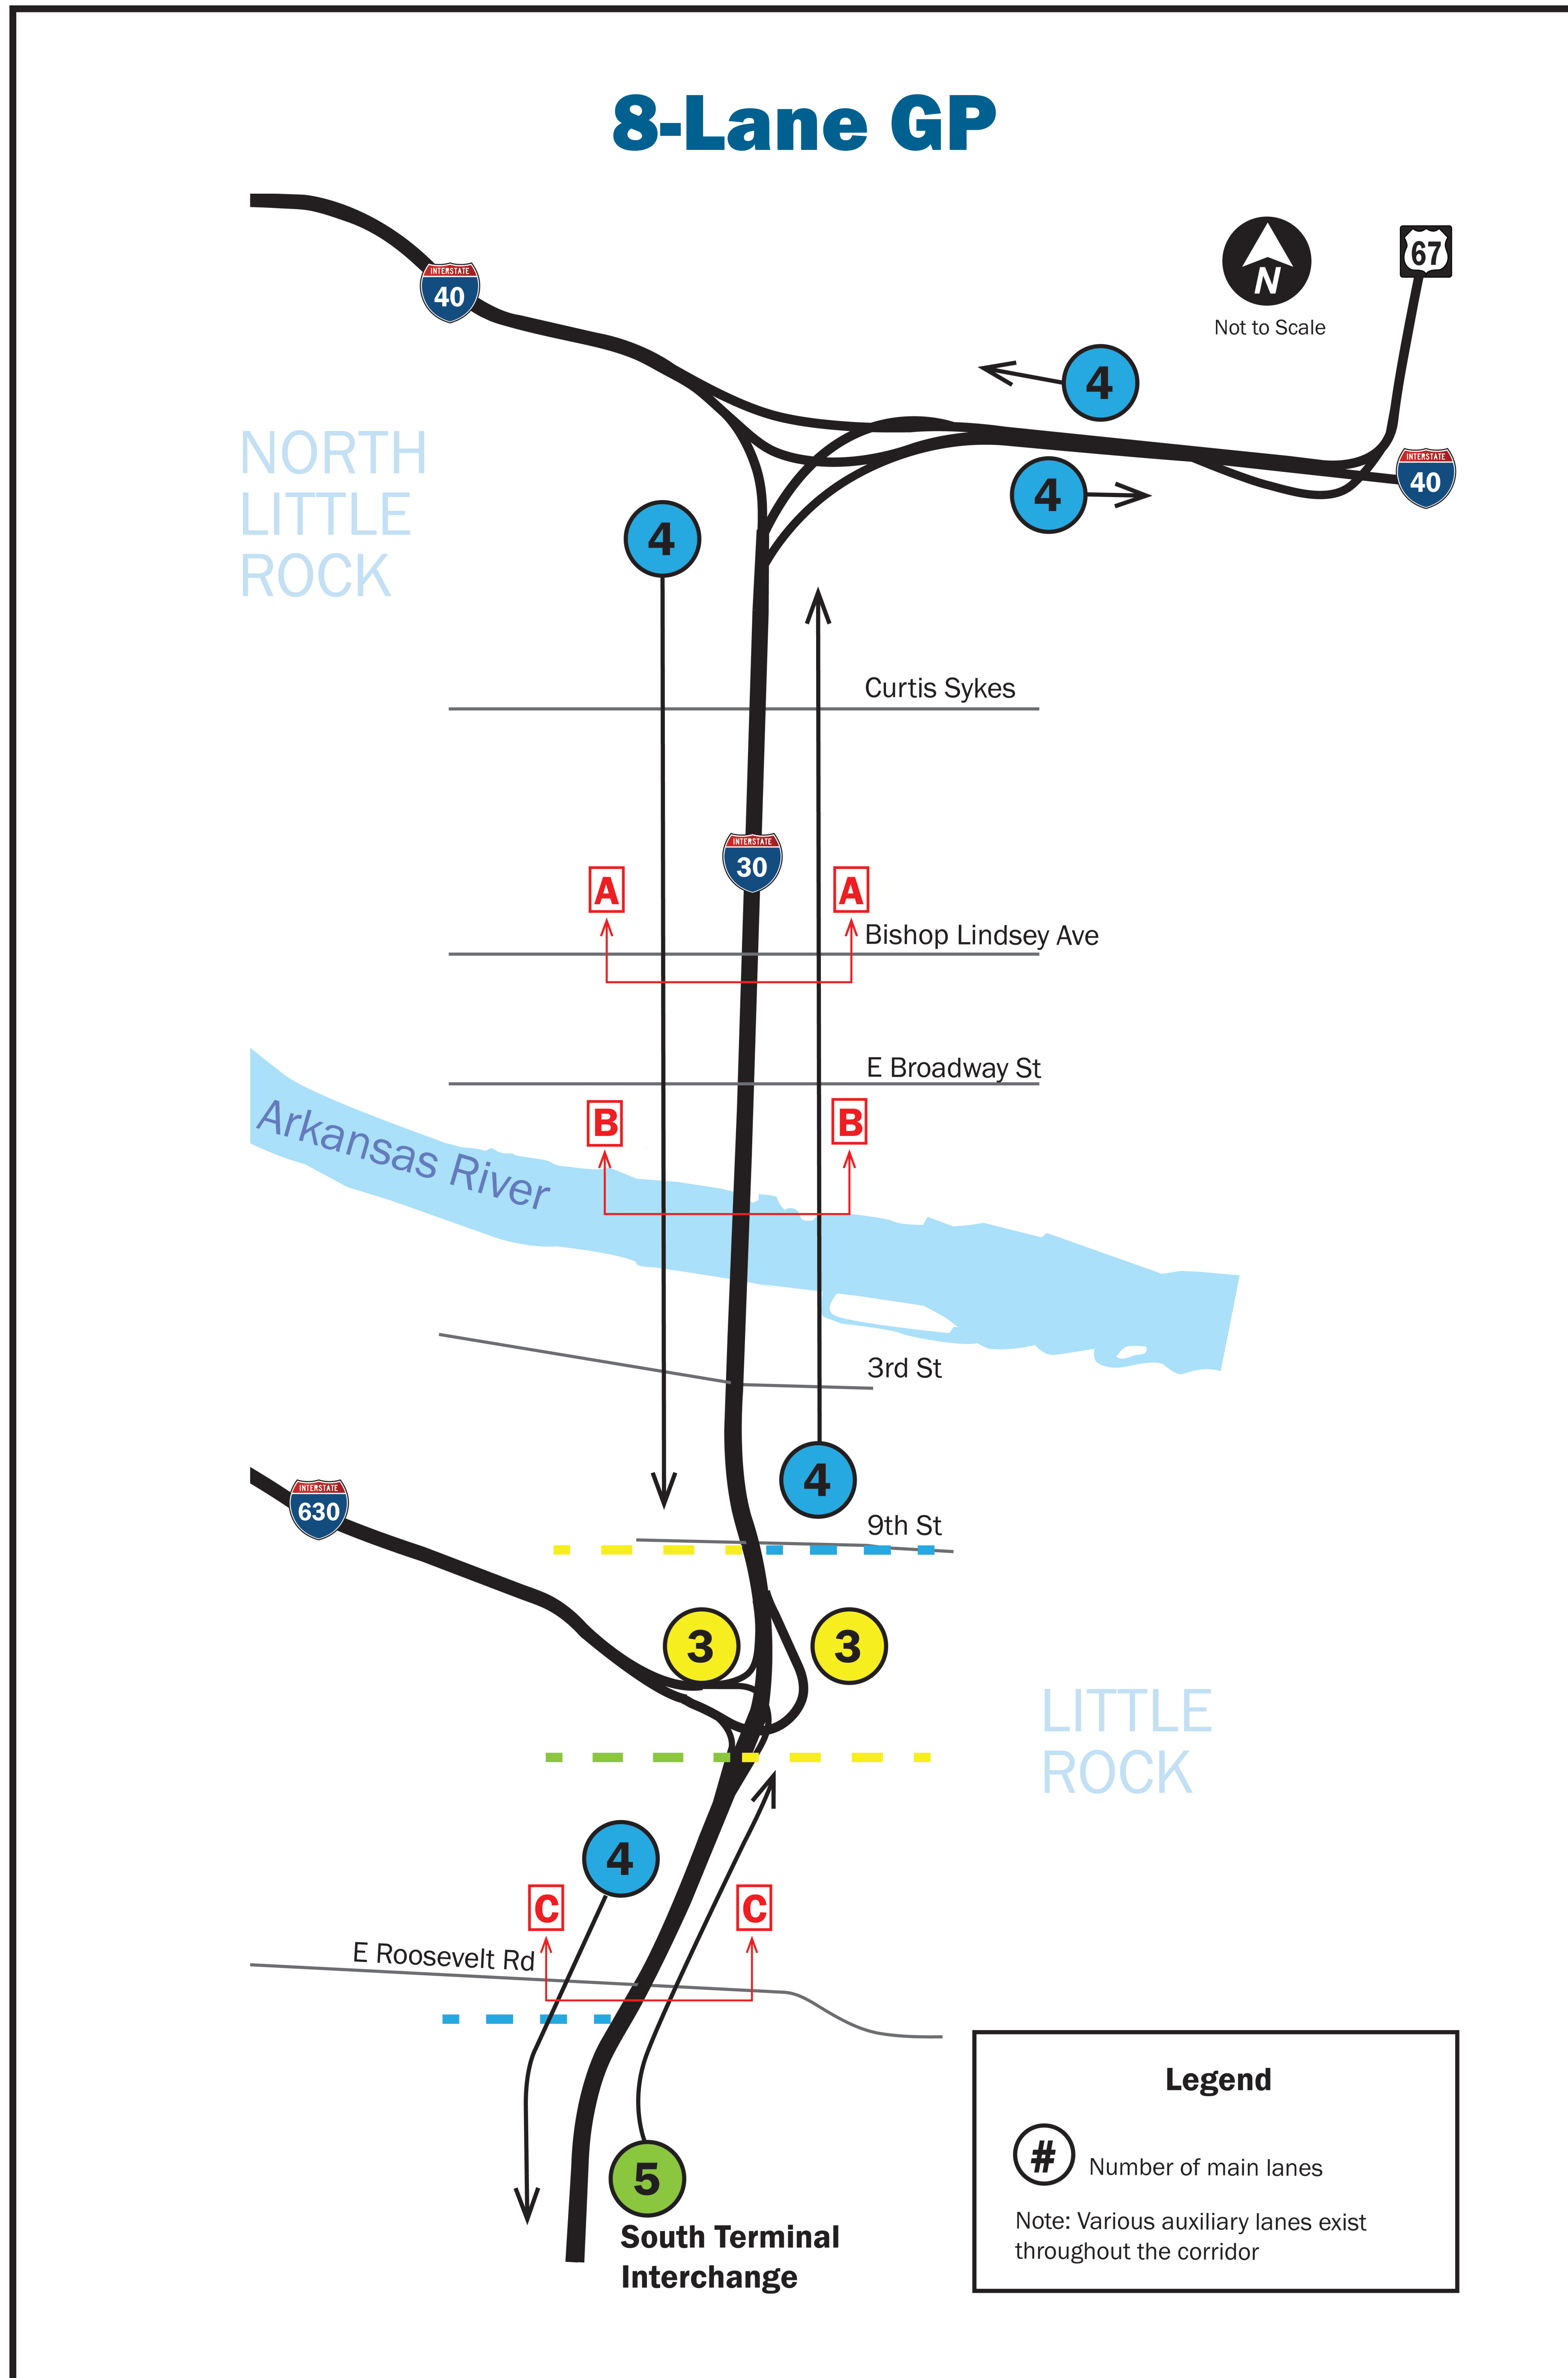

# 8-LANE GP OVERVIEW

CA0602  
I-530 – HIGHWAY 67